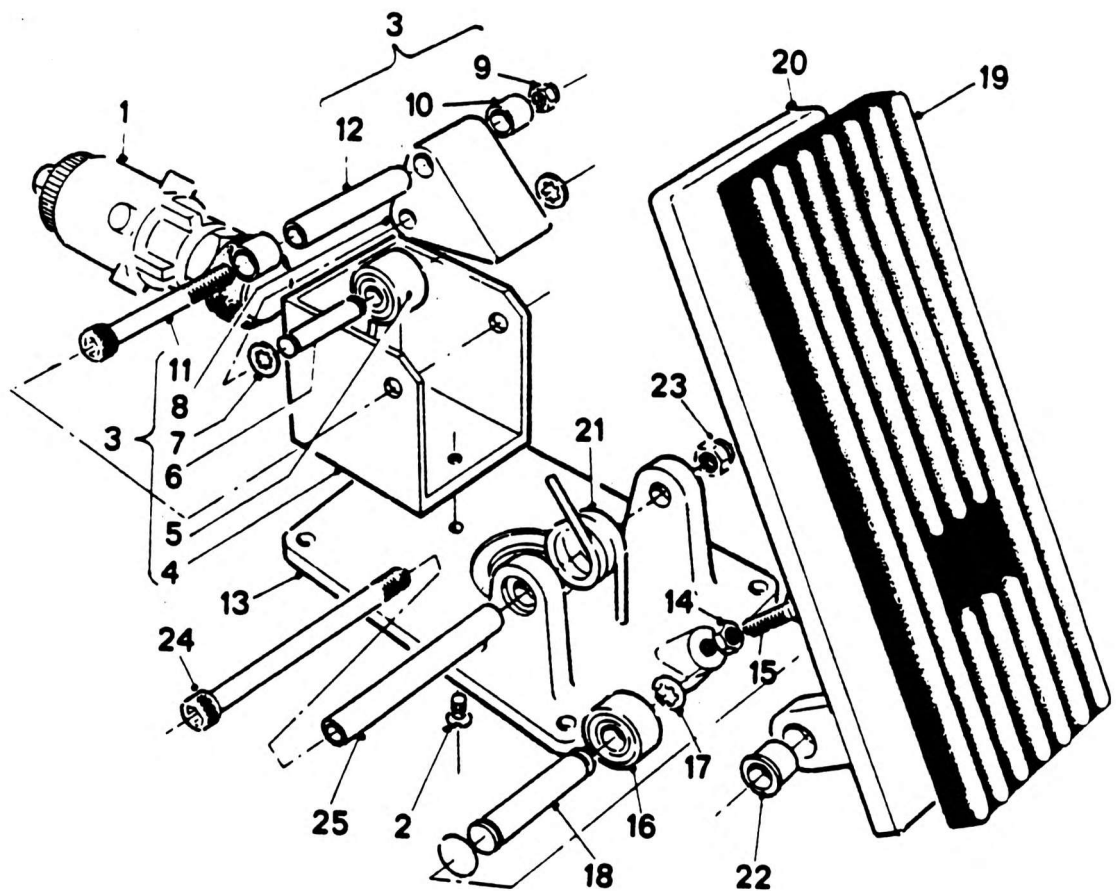

TREADLE VALVE

NO.	PART NO.	QTY.	DESCRIPTION	NO.	PART NO.	QTY.	DESCRIPTION
-	8366701	1	Treadle Valve Complete	11	8925166	1	Screw
- *	8925156	1	Repair Kit (Incl. Items 17,21,22)	12	8925167	1	Pin
1	8925155	1	Valve	13	8925186	1	Mounting Plate
-	9-752-990285	1	Seal Kit - For Valve 8925155	14	8986028	1	Nut
2	8925157	2	Screw	15	8925187	1	Screw
3	8925158	1	Bracket Assy (Incl. Items 4 to 12)	16	8925188	1	Roller
4	8925159	1	Bracket	17*	8925189	2	Lock Ring
5	8925160	1	Roller	18	8925190	1	Shaft
6	8925161	1	Shaft	19	8925191	1	Treadle Cover
7	8925162	2	Lock Ring	20	8925192	1	Treadle Plate
8	8925163	1	Lever	21*	8925193	1	Spring
9	8925164	1	Nut	22*	8925194	2	Bearing
10	8925165	2	Spacer	23	8925195	1	Nut
				24	8925195	1	Screw
				25	8925197	1	Pin

8366701
Issue No. 01